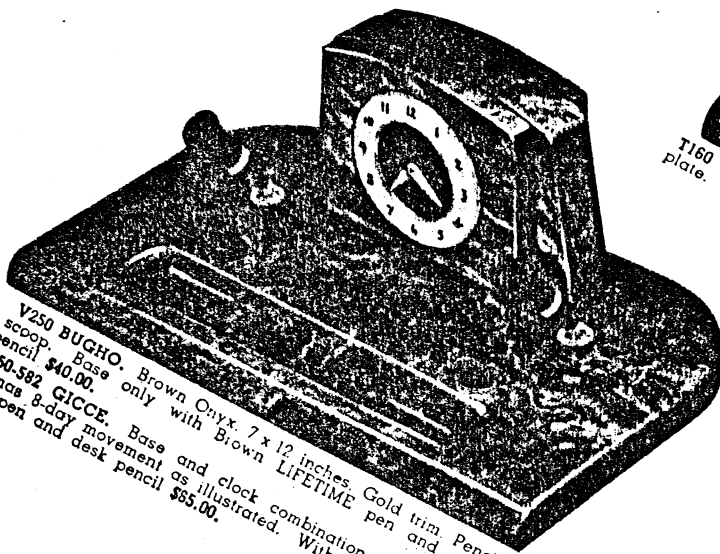

V250 BUGHO. Brown Onyx, 7 x 12 inches. Gold trim. Pencil scoop. Base only with Brown LIFETIME pen and desk pencil $40.00.
V250-582 GICCE. Base and clock combination with Seth Thomas 8-day movement as illustrated. With Brown LIFETIME pen and desk pencil $85.00.